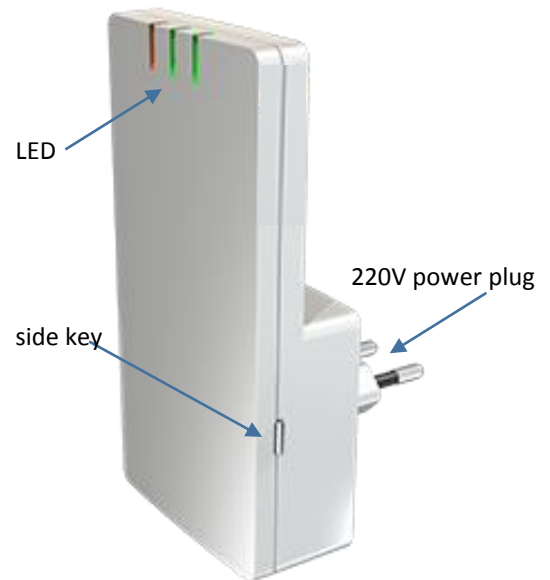

REP Mode	Star configuration max 5 Repeater Cascade configuration max 2 Repeater mixed Configuration max 5 Repeater
SAT Mode	1 Repeater (encrypted mode)

Connectors

Power Plug	220VAC/50Hz EURO Norm
USB	USB2.0 Standard (for SW Upgrade via PC APP)

Weight /dimensions

dimensions H * W *D	120mm * 62mm * 65mm
weight	120 gr.

Temperature

storage	-10°C till +75°C (non-condensing)
operation	+ 5°C till +45°C

Design

housing	white, polished wall plug-in EURO norm 220V/50Hz
LED	3 LED (power on, DECT quality, active call)
side key	ex-works RESET