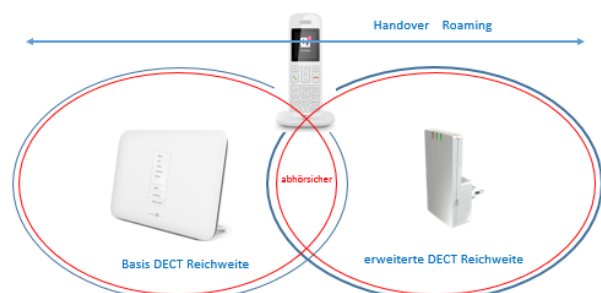

DA1275 tested im SAT Mode

DSL VoIP ROUTER

Speedport ¹⁾	W 723V	Typ A, B
Speedport	W 724V	Typ A, B, C
Speedport	W 921V, W922V	
Speedport	Hybrid, NEO, SMART	
HomeBox	6641	
SwissCom	Internet Box	
TP-Link	AC750, AC1600, AC1900, AC2600	

.....

DECT Handsets

Speedphone	Typ 10,30,50
Speedphone	Typ 11,31
Gigaset	diverse Typen (SL78, S850, C430,....)
Swissvoice	Rousseau

.....

DECT Range in SAT Mode doubled and encrypted

Technical Data

ETSI Standards